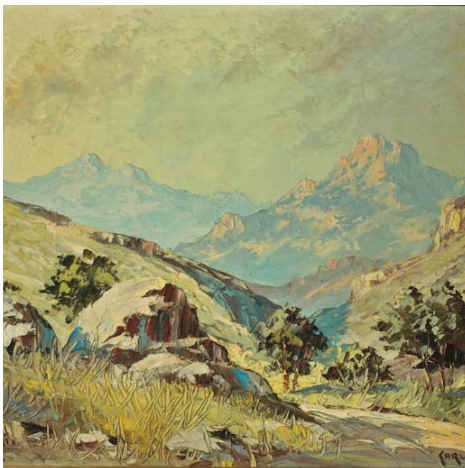

P19

Skotnes, Cecil Edwin Frans (SA 1926 - 2009)

Antonio Fernandez

Coloured woodblock, signed and dated 1975, 54/75

52,5 x 38cm

R2 000 - R2 500

P20

Sdoya, Carlo (SA 1914 -)

Landscape

Oil on board, signed

39,5 x 50cm

R5 000 - R6 000

P20

P21

Thackwray, James Vicary (SA 1919 - 1994), *Karoo town*

Oil on canvas, signed,

61,5 x 91cm

R14 000 - R16 000